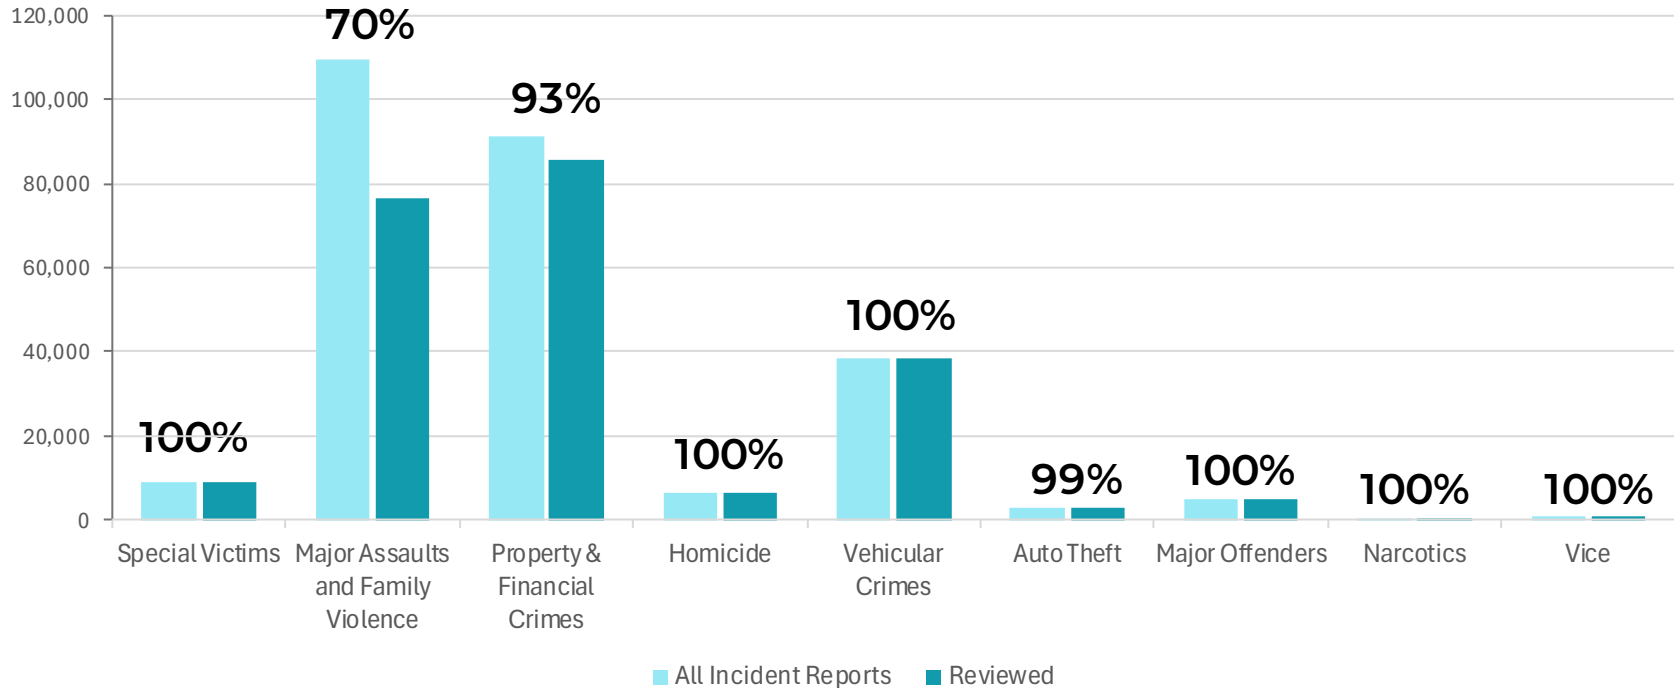

Divisional Review

% Reviewed

HPD tracks the total number of reviewed incidents, and the progress made by each division. The chart above shows the divisions with the highest number of incidents and their respective review progress.