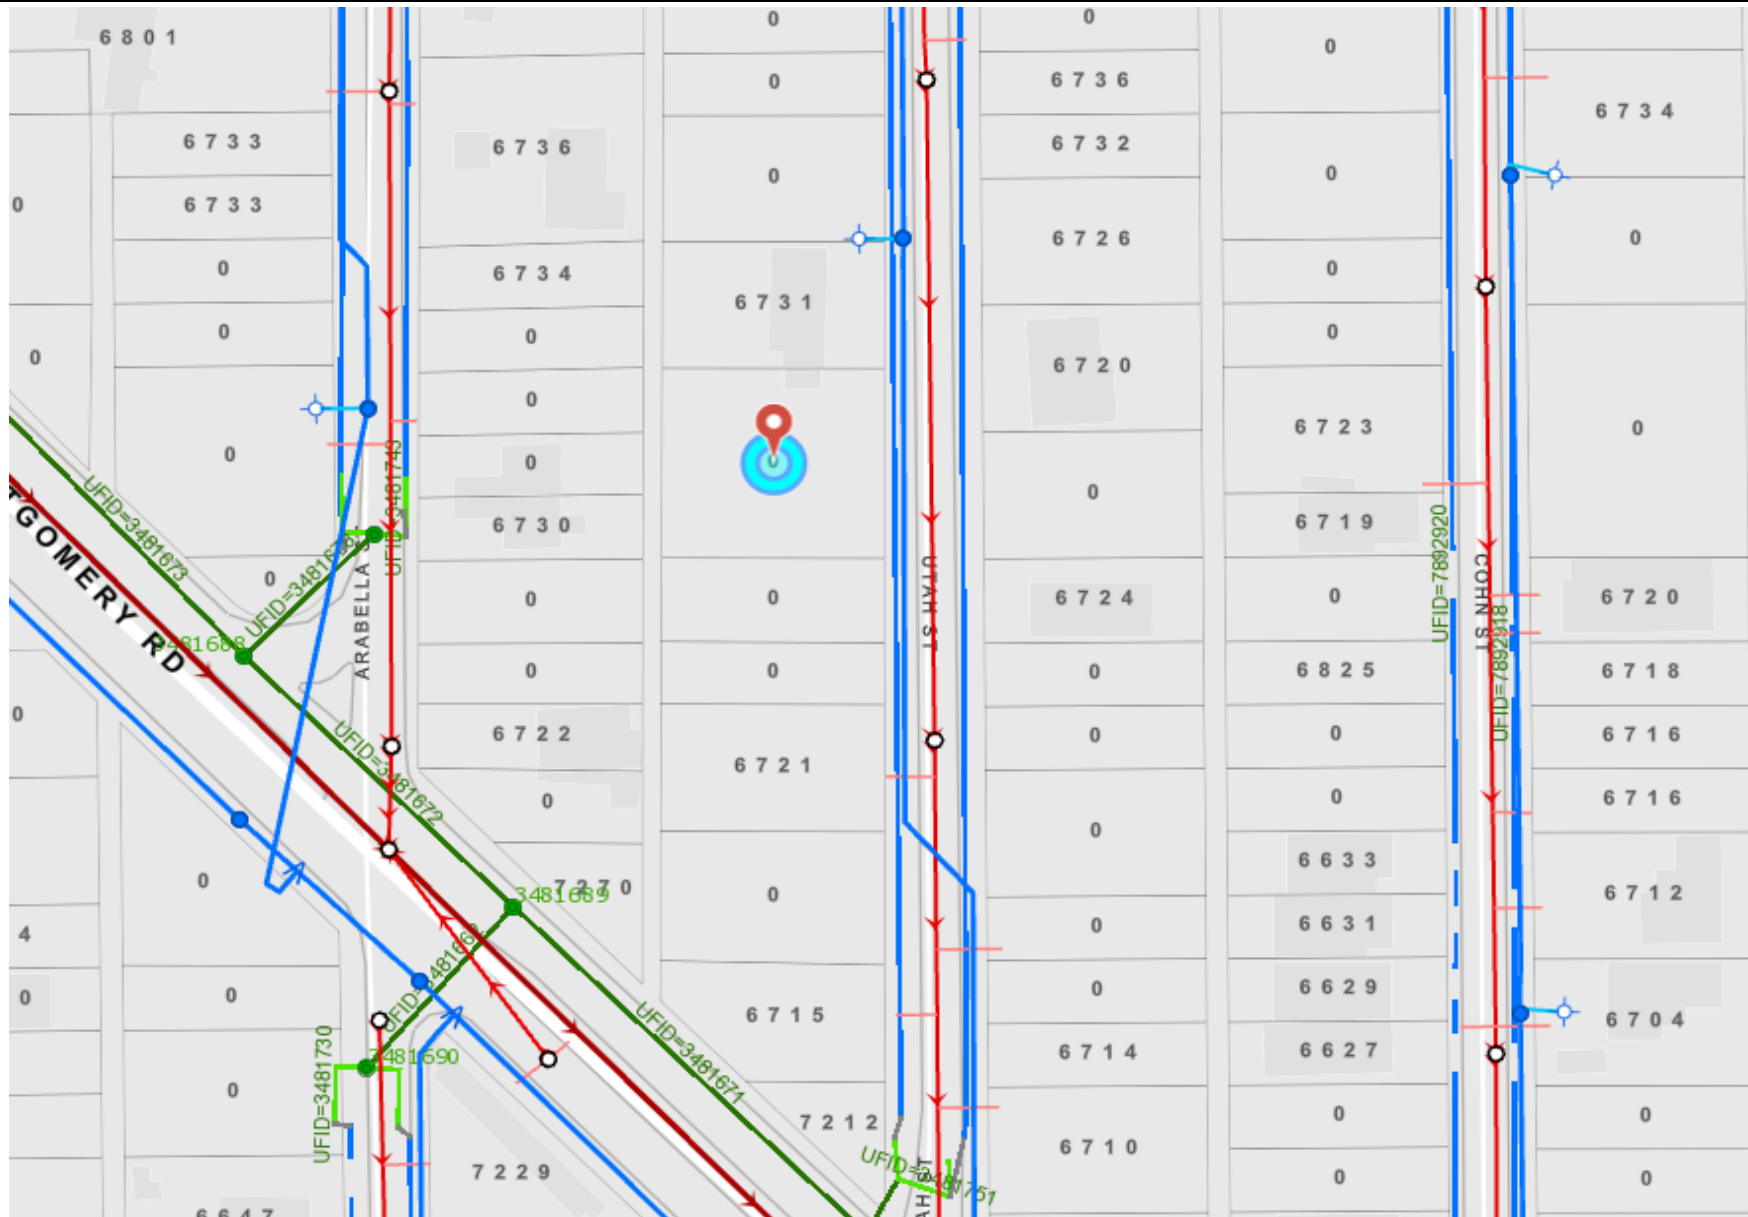

6729 Utah St. Utility

Legend

PublicOutsideWater

Fitting

- Tap Sleeve
- Reducer
- Plug
- Line Interconnect
- Water Logical Node
- Flexible Joint

Control Valve

- Air Valve; Air Valve, No
- Air Valve; Air Valve, No
- Blow Off; Blow Off, N
- Blow Off; Blow Off, N
- Air Release Valve
- Inside Access
- Manhole; Air Release Valve
- Inside Access

The following data sets were generated by and for the Houston Public Works Department. The asset information within this map are continually being updated, refined and are being provided to your organization for official use only and remains the property of the Houston Public Works Department. Providing this document to you does not constitute a release under the Freedom of Information Act (5 U.S.C. [section] 552), and due to the sensitivity of the information, this document must be appropriately safeguarded. PLEASE NOTE that these data sets are NOT intended to be used as an authoritative public record for any geographic location or as a legal document and have no legal force or effect. Users are responsible for checking the accuracy, completeness, currency and/or suitability of these datasets themselves. The Department makes no representation, guarantee or warranty as to the accuracy, completeness, currency, or suitability of these datasets, which are provided "AS IS"