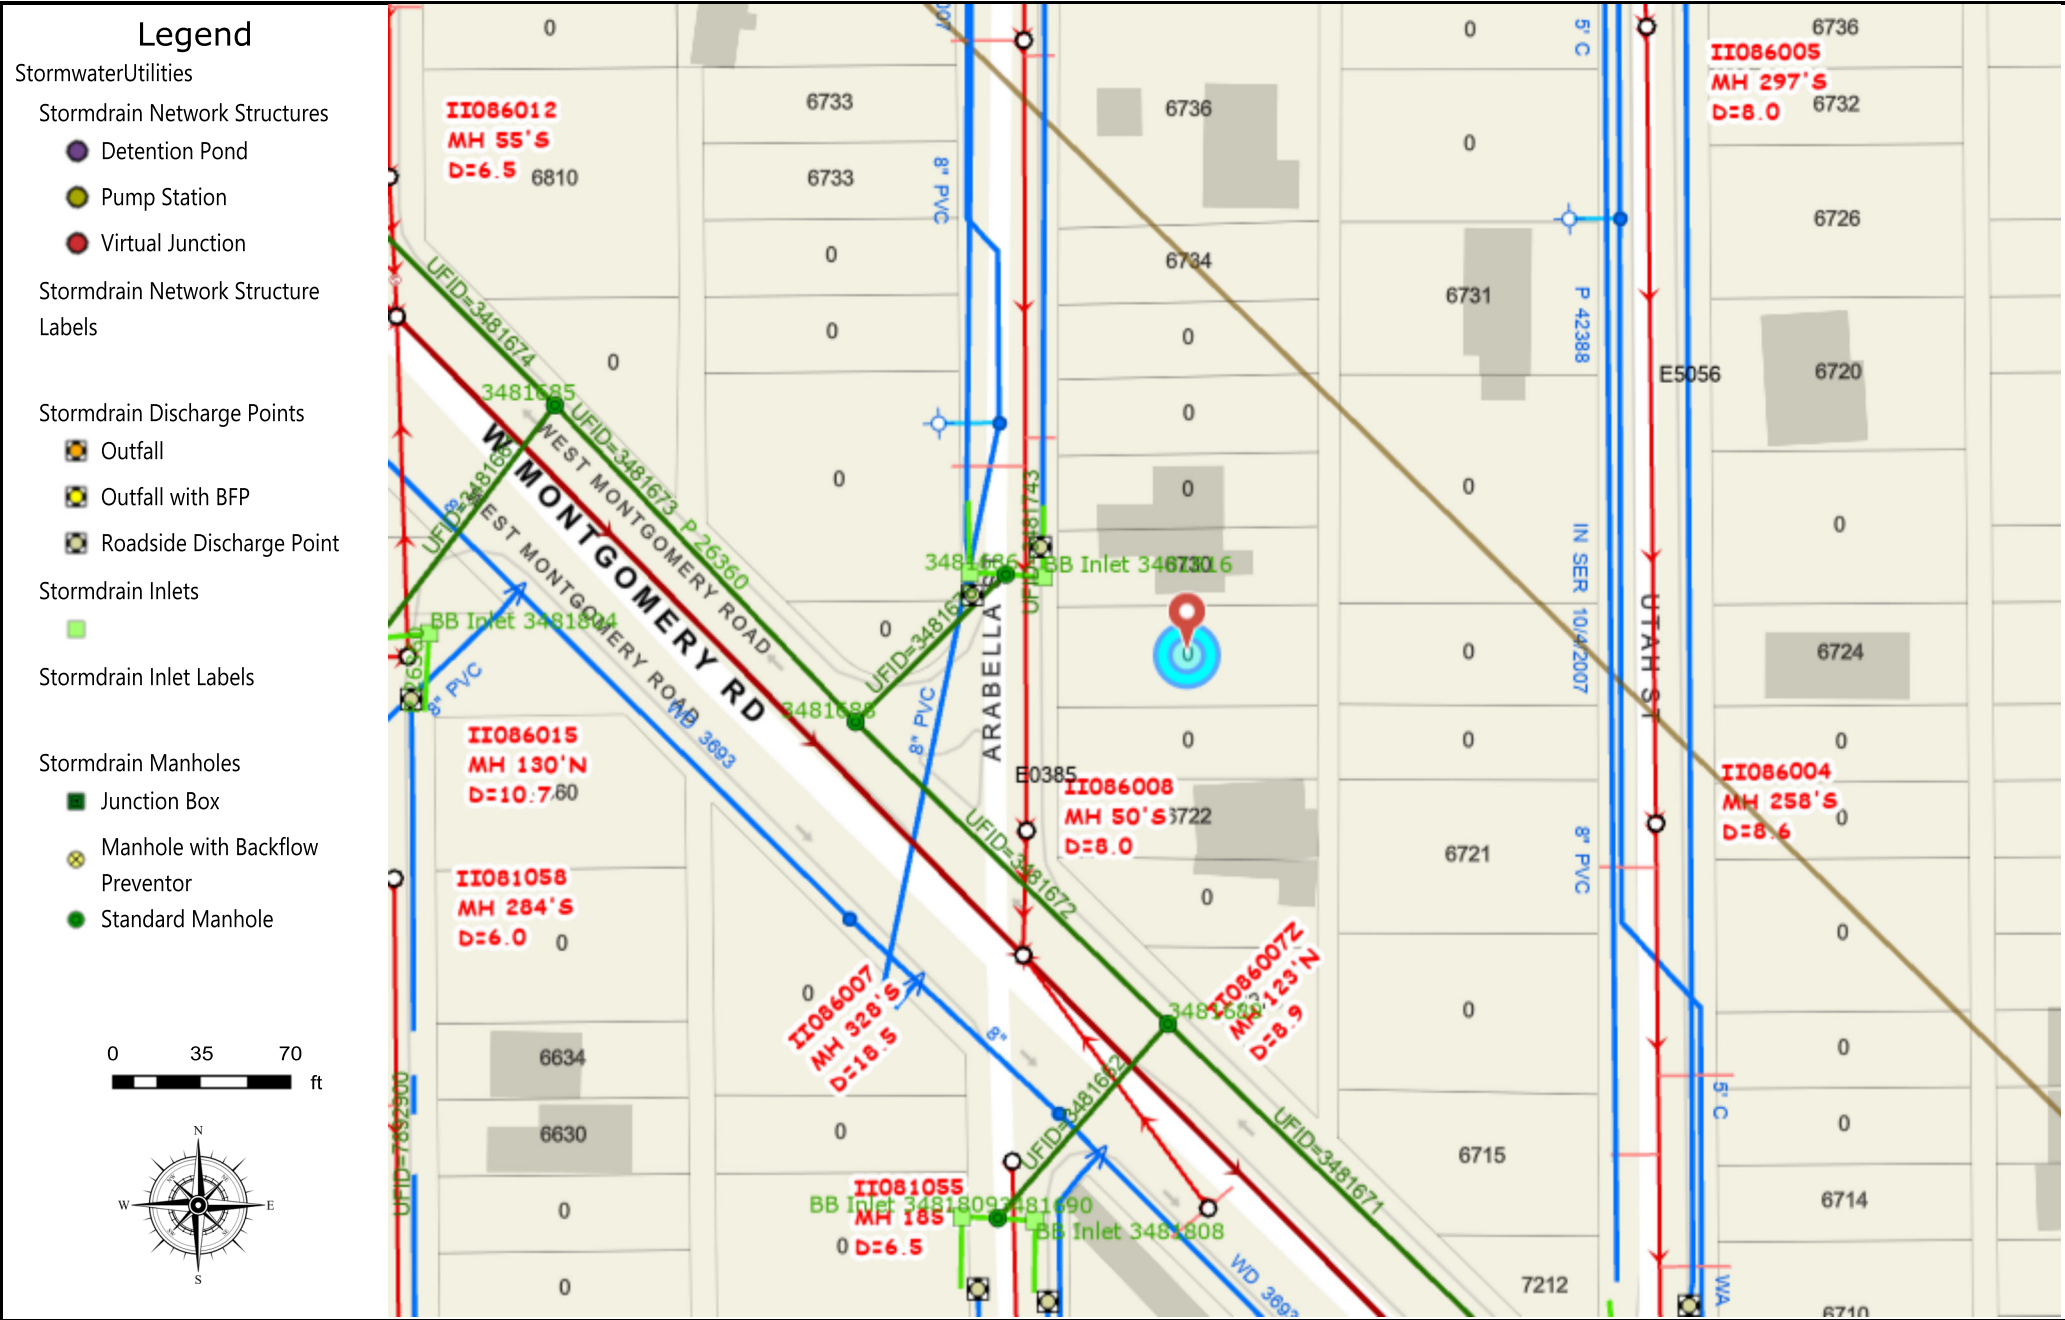

0 Arabelle (0162750160041 HCAD) Utility

The following data sets were generated by and for the Houston Public Works Department. The asset information within this map are continually being updated, refined and are being provided to your organization for official use only and remains the property of the Houston Public Works Department. Providing this document to you does not constitute a release under the Freedom of Information Act (5 U.S.C. [section] 552), and due to the sensitivity of the information, this document must be appropriately safeguarded. PLEASE NOTE that these data sets are NOT intended to be used as an authoritative public record for any geographic location or as a legal document and have no legal force or effect. Users are responsible for checking the accuracy, completeness, currency and/or suitability of these datasets themselves. The Department makes no representation, guarantee or warranty as to the accuracy, completeness, currency, or suitability of these datasets, which are provided "AS IS"