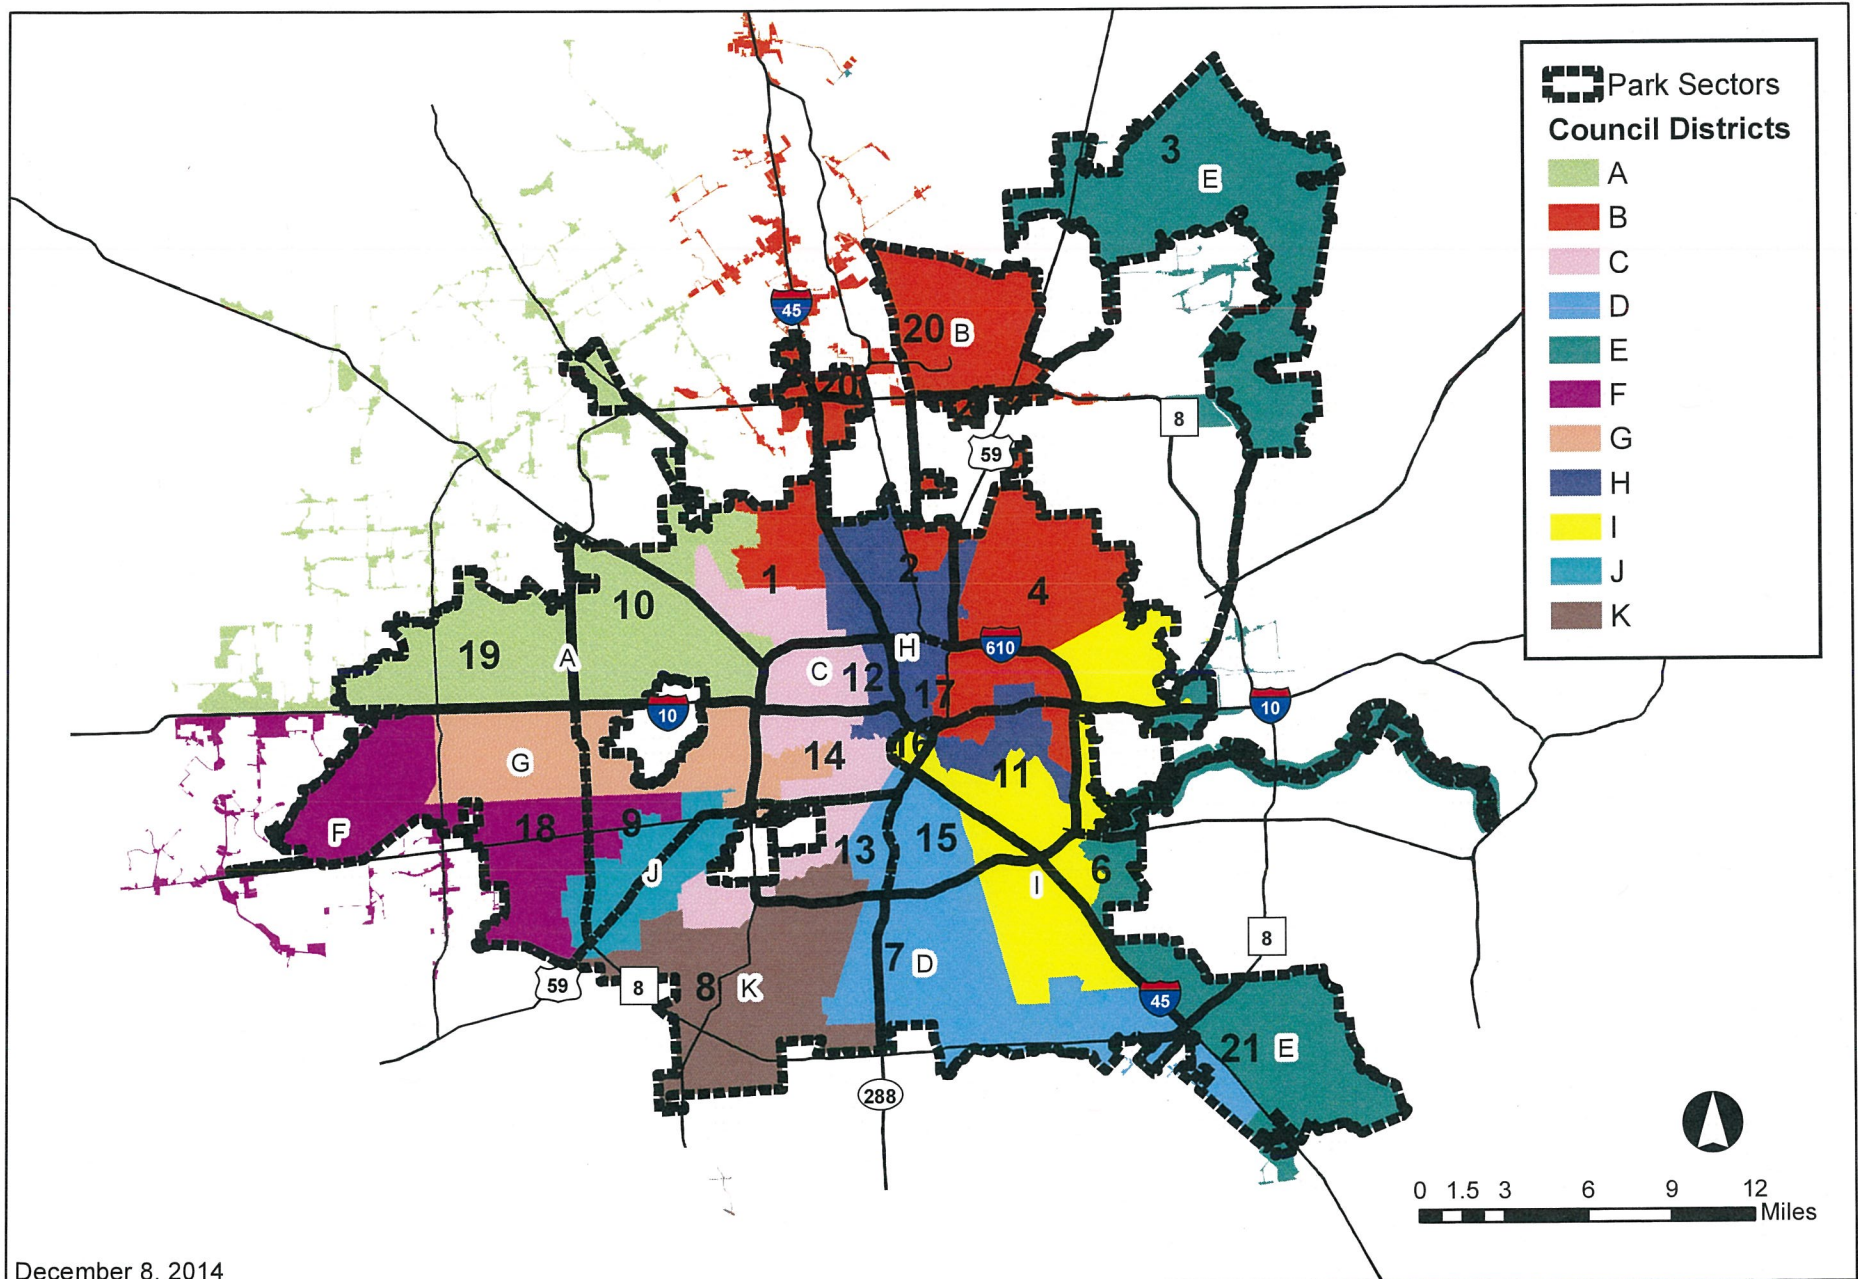

CITY OF HOUSTON PARK SECTORS

-  FREEWAYS
-  MAJOR ROADS
-  LOCAL STREETS
-  PROPOSED ROADS
-  WATER LINES
-  CITY LIMITS
-  LAKES, BAYOUS, BAYS

PARK SECTORS

-  1 - NORTHWEST SIDE
-  2 - NORTH SIDE
-  3 - FAR NORTHEAST SIDE
-  4 - NORTHEAST SIDE
-  5 - EAST SIDE OUTSIDE LOOP
-  6 - SOUTHEAST SIDE
-  7 - SOUTH SIDE
-  8 - SOUTHWEST SIDE
-  9 - WEST SIDE SOUTH IH 10
-  10 - WEST SIDE NORTH IH 10
-  11 - EAST SIDE INSIDE LOOP
-  12 - NORTHWEST SIDE INSIDE LOOP
-  13 - SOUTHEAST SIDE INSIDE LOOP
-  14 - WEST SIDE INSIDE LOOP
-  15 - SOUTH SIDE INSIDE LOOP
-  16 - DOWNTOWN
-  17 - NORTHEAST SIDE INSIDE LOOP
-  18 - WEST SIDE OUTSIDE BELTWAY SOUTH IH 10
-  19 - WEST SIDE OUTSIDE BELTWAY NORTH IH 10
-  20 - NORTH SIDE OUTSIDE BELTWAY
-  21 - SOUTHEAST SIDE OUTSIDE BELTWAY

Park Sectors and Council Districts

The Trust for Public Land ParkScore Houston, Texas

Areas of Park Need

- High
- Very High
- Park Service Areas
- City of Houston Parks
- Non-City Managed Parks
- Non-City Managed Parks 1/2 Mile Radius
- Industrial Land Uses
- Park Sectors
- Freeways
- Water Lines

**CITY OF HOUSTON
PARKS & RECREATION DEPARTMENT**
 MAP DATE: DECEMBER 9, 2014

This Map was produced using data provided by The Trust for Public Land ParkScore™ Project. Disclaimer: COHGIS/Parks data is prepared and made available for general reference purposes only and should not be used, or relied upon for specific applications, without independent verification. The City of Houston neither represents, nor warrants, COHGIS/Parks data accuracy or completeness, nor will the City of Houston accept liability of any kind on conjunction with its use.