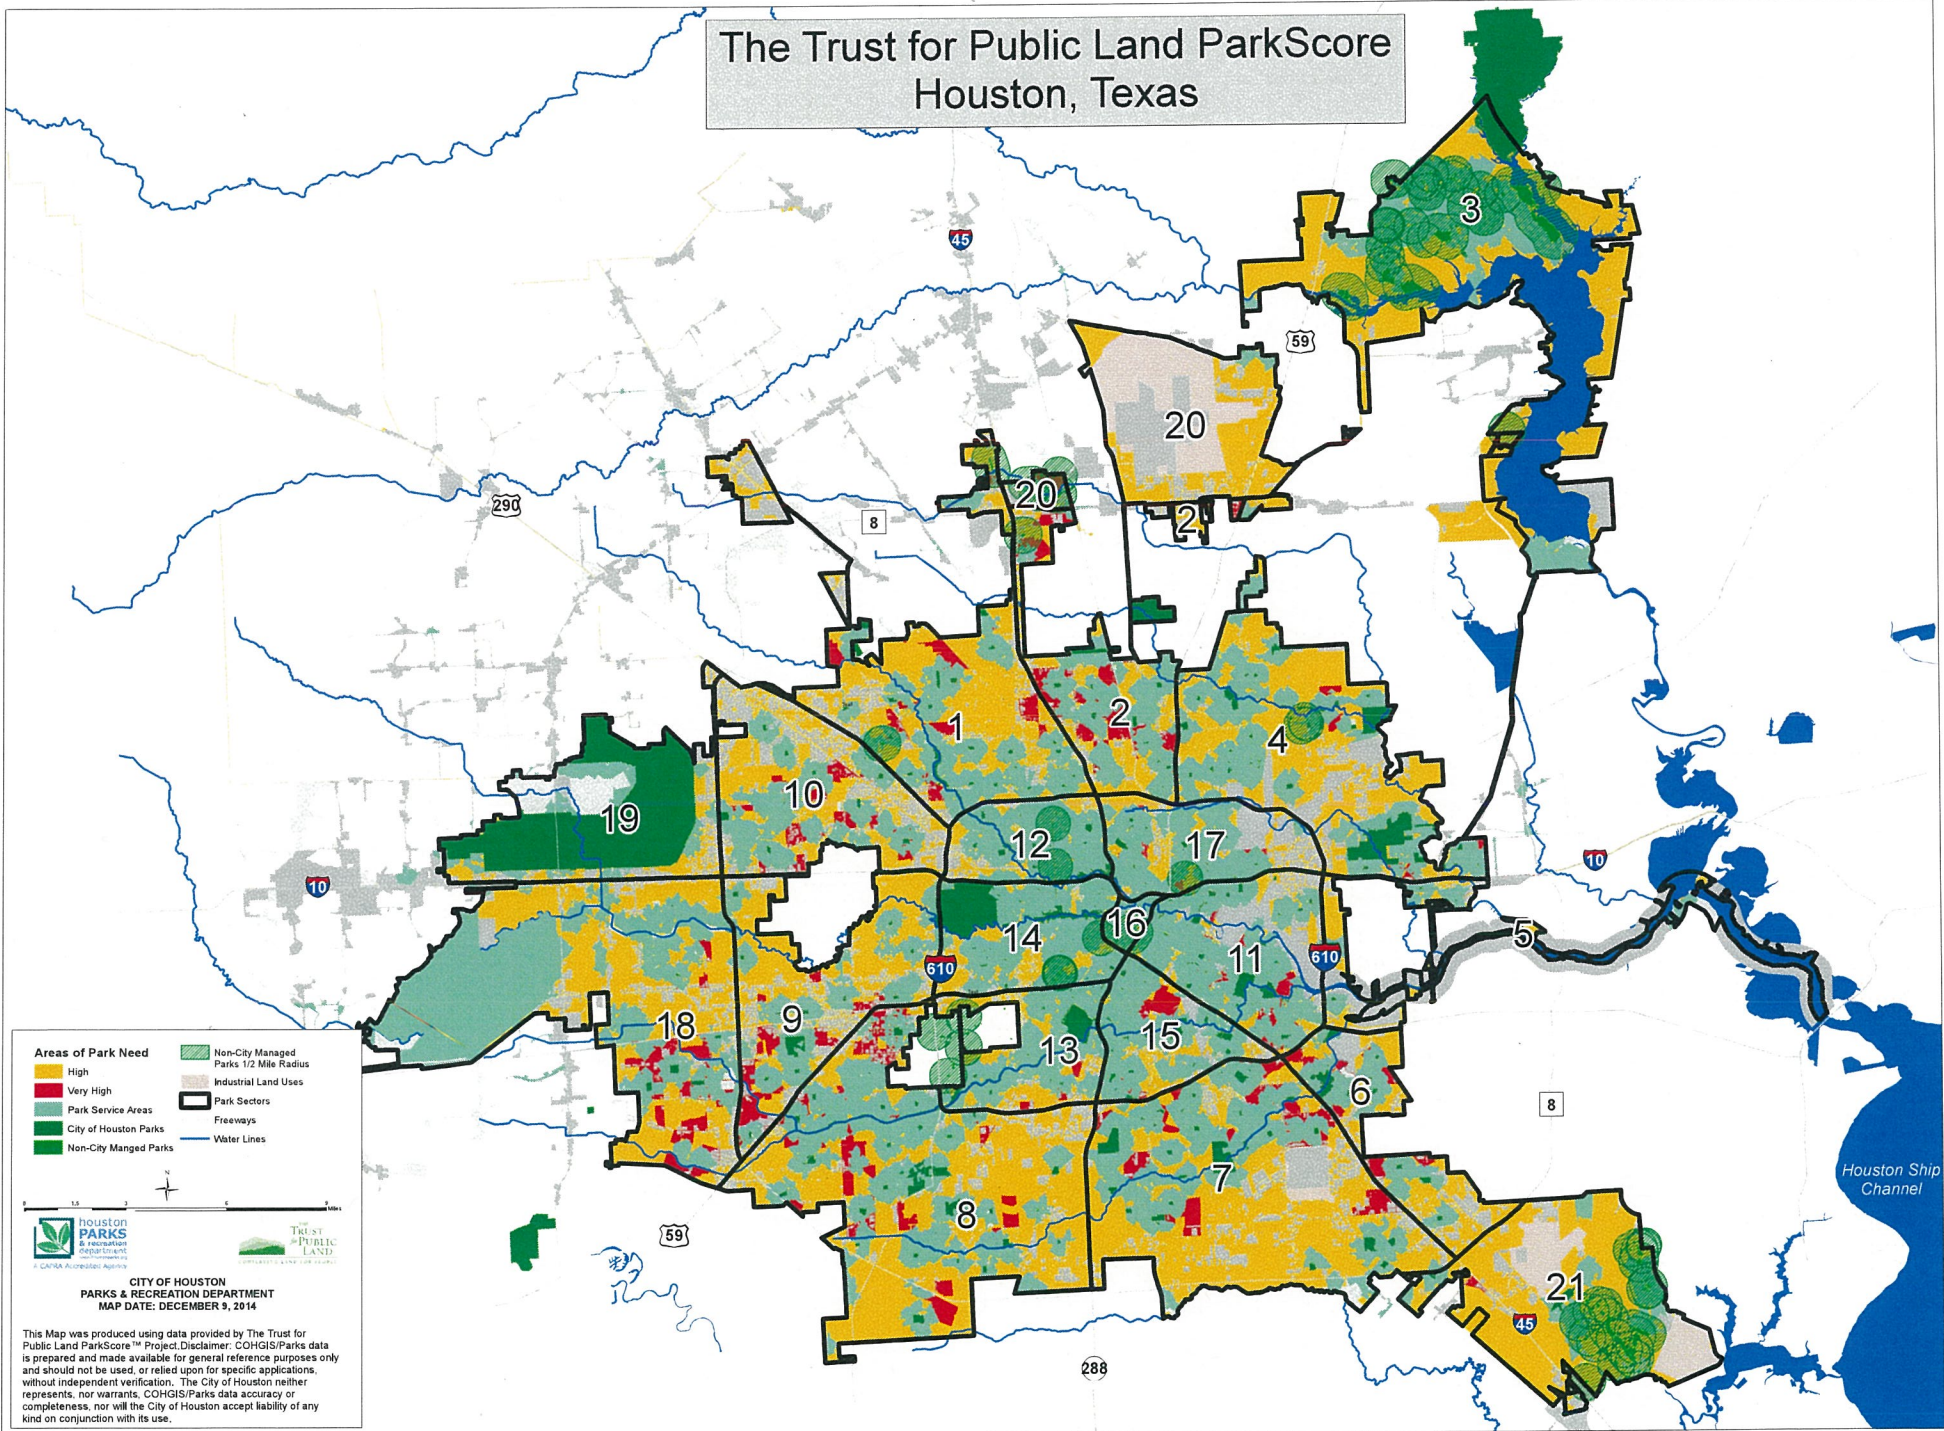

The Trust for Public Land ParkScore Houston, Texas

Areas of Park Need

- High
- Very High
- Park Service Areas
- City of Houston Parks
- Non-City Managed Parks
- Non-City Managed Parks 1/2 Mile Radius
- Industrial Land Uses
- Park Sectors
- Freeways
- Water Lines

**CITY OF HOUSTON
PARKS & RECREATION DEPARTMENT**
MAP DATE: DECEMBER 9, 2014

This Map was produced using data provided by The Trust for Public Land ParkScore™ Project. Disclaimer: COHGIS/Parks data is prepared and made available for general reference purposes only and should not be used, or relied upon for specific applications, without independent verification. The City of Houston neither represents, nor warrants, COHGIS/Parks data accuracy or completeness, nor will the City of Houston accept liability of any kind on conjunction with its use.