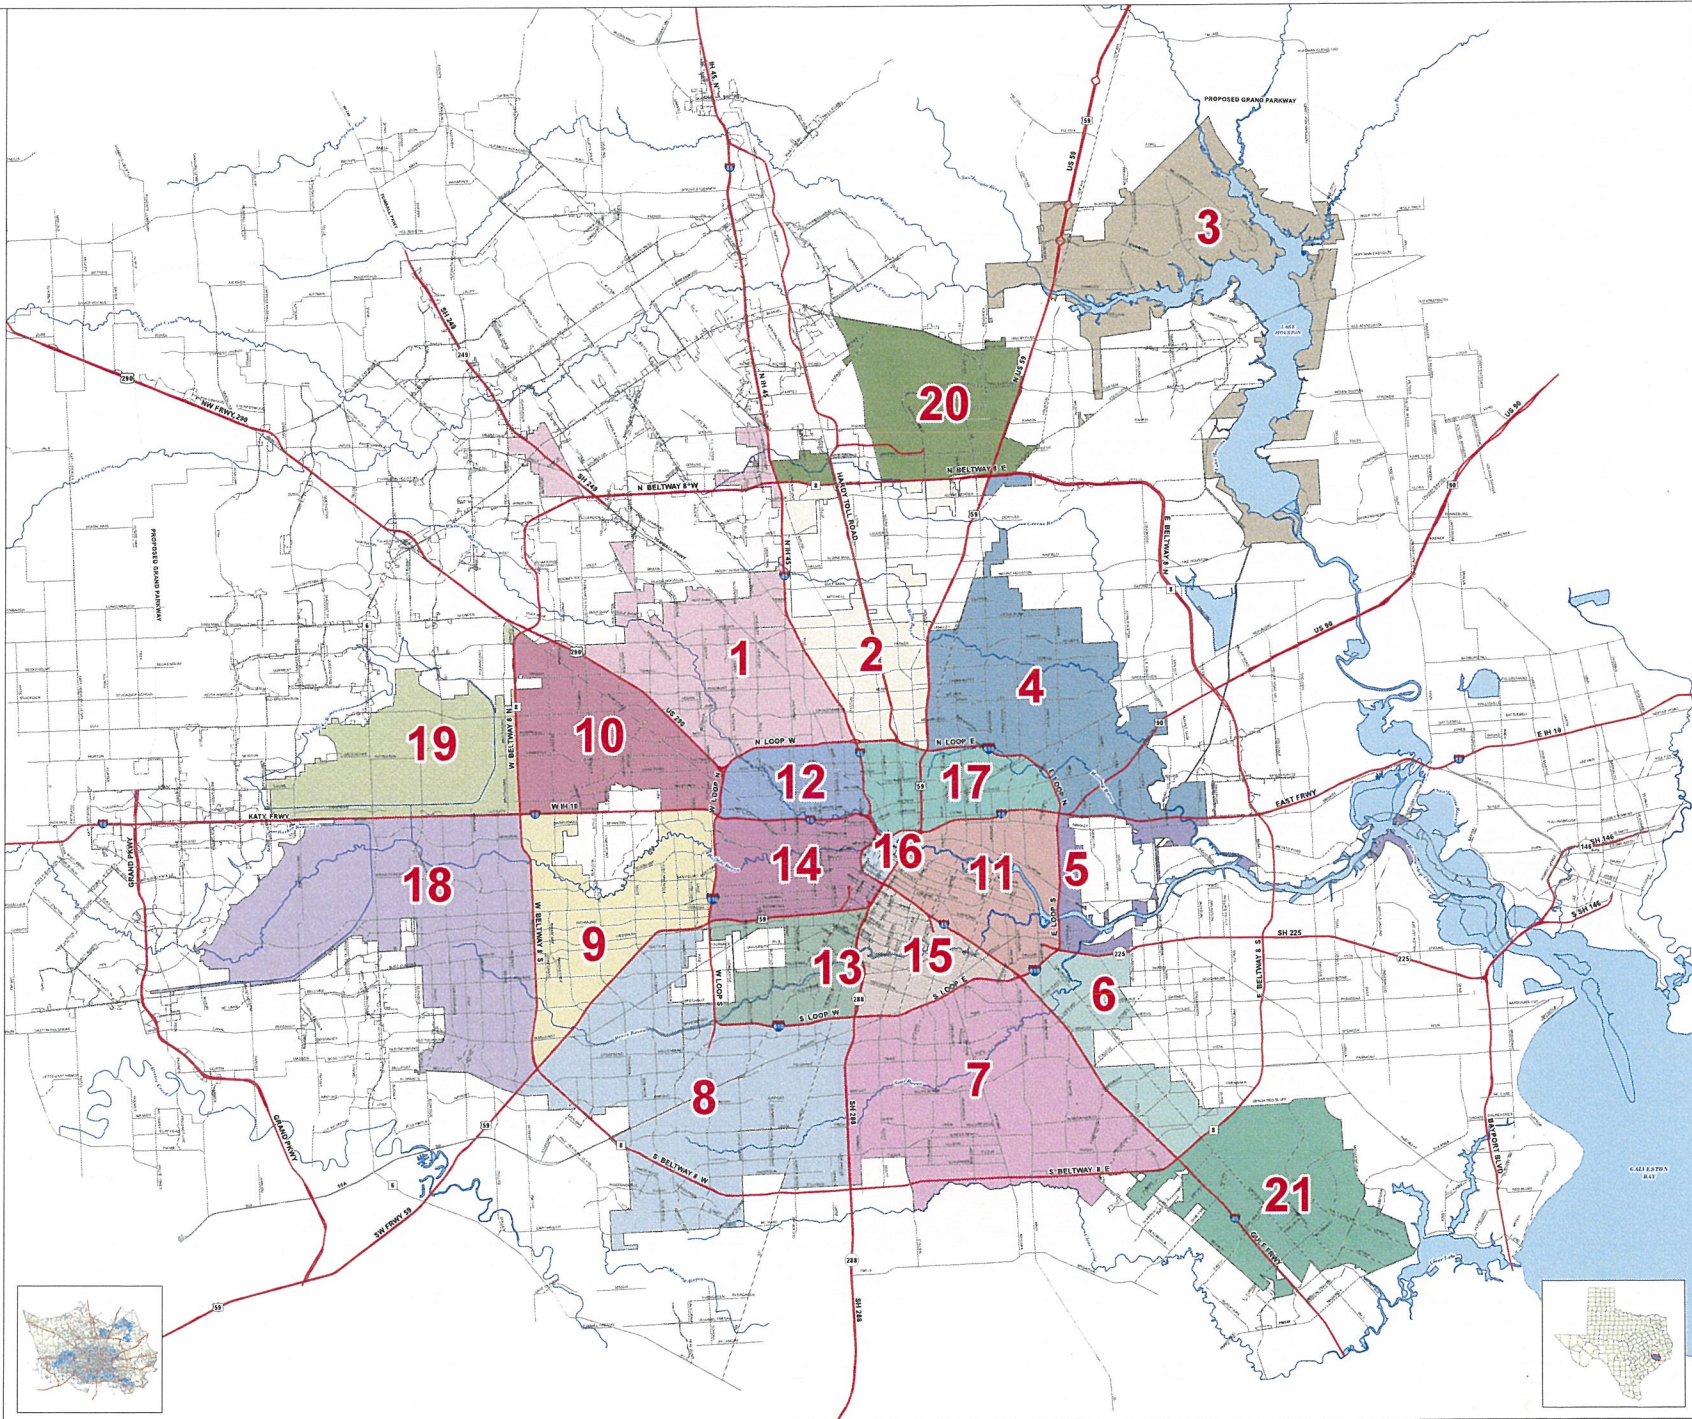

CITY OF HOUSTON PARK SECTORS

- FREEWAYS
- MAJOR ROADS
- LOCAL STREETS
- PROPOSED ROADS
- WATER LINES
- CITY LIMITS
- LAKES, BAYOUS, BAYS

PARK SECTORS

- 1 - NORTHWEST SIDE
- 2 - NORTH SIDE
- 3 - FAR NORTHEAST SIDE
- 4 - NORTHEAST SIDE
- 5 - EAST SIDE OUTSIDE LOOP
- 6 - SOUTHEAST SIDE
- 7 - SOUTH SIDE
- 8 - SOUTHWEST SIDE
- 9 - WEST SIDE SOUTH IH 10
- 10 - WEST SIDE NORTH IH 10
- 11 - EAST SIDE INSIDE LOOP
- 12 - NORTHWEST SIDE INSIDE LOOP
- 13 - SOUTHEAST SIDE INSIDE LOOP
- 14 - WEST SIDE INSIDE LOOP
- 15 - SOUTH SIDE INSIDE LOOP
- 16 - DOWNTOWN
- 17 - NORTHEAST SIDE INSIDE LOOP
- 18 - WEST SIDE OUTSIDE BELTWAY SOUTH IH 10
- 19 - WEST SIDE OUTSIDE BELTWAY NORTH IH 10
- 20 - NORTH SIDE OUTSIDE BELTWAY
- 21 - SOUTHEAST SIDE OUTSIDE BELTWAY

houston
PARKS & RECREATION
DEPARTMENT
A CAPCOX Incorporated Agency

CITY OF HOUSTON
PARKS & RECREATION DEPARTMENT
MAP DATE: JANUARY 2014