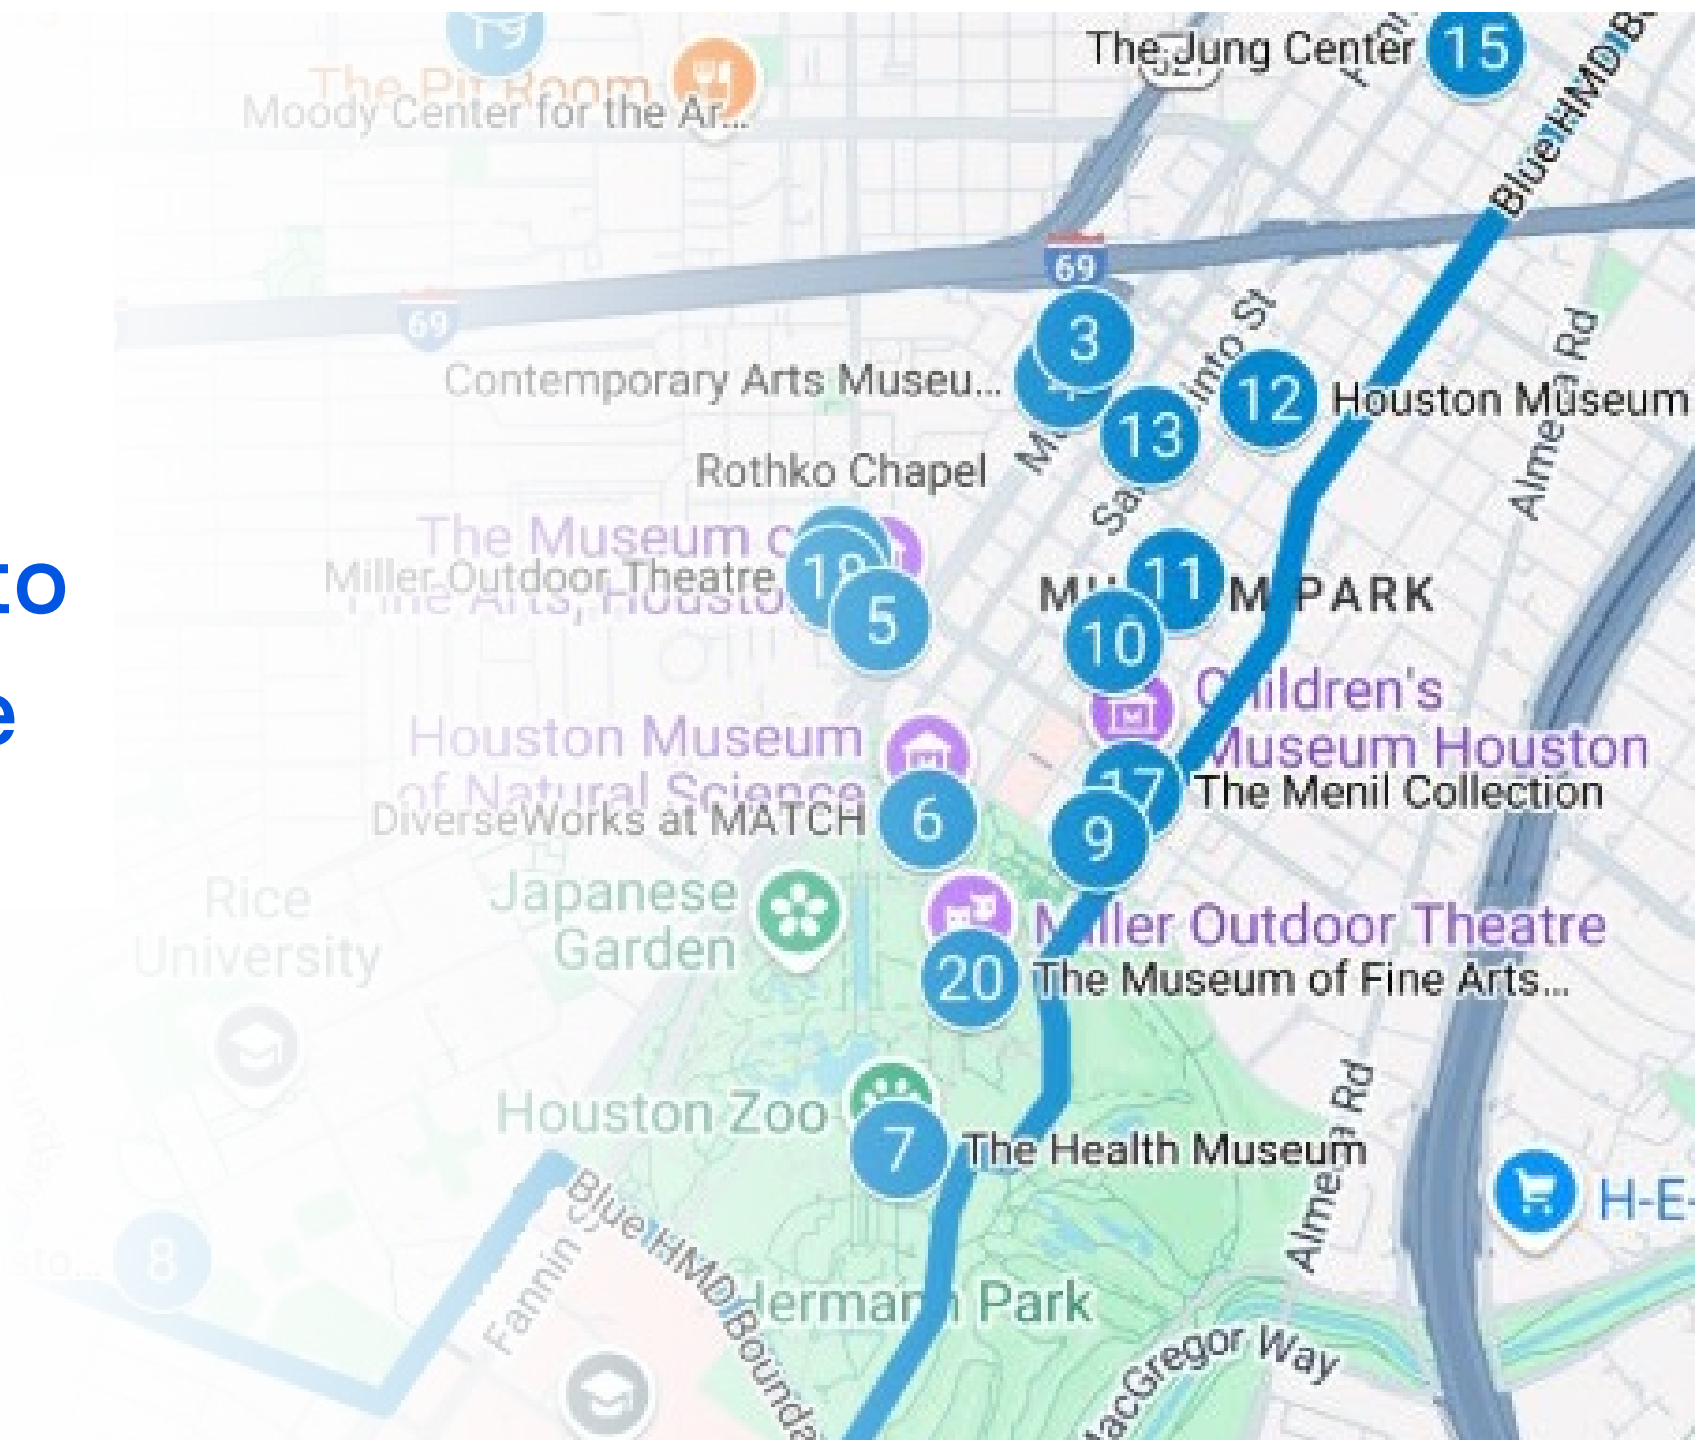

**The Houston Museum
District is a collective of
21 arts and cultural
organizations in a
four-square-mile area
designated as a
Cultural District
by the State of Texas.**

The Museum District is home to about 65% of the city's museums.

HMD is one of the most culturally dense areas in the country.

Houston Museum District
21 institutions in 4 square miles

NYC Museum Mile
9 institutions in 1 square mile

The National Mall
14 institutions in 2 square miles