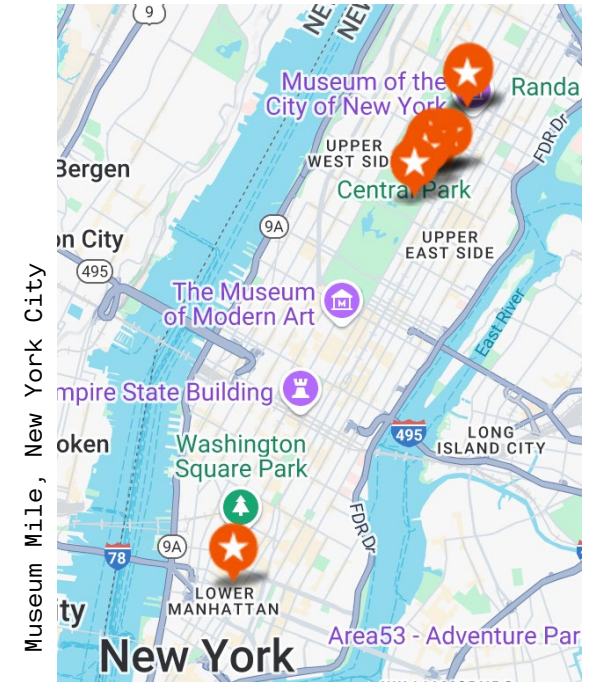

**The Houston Museum
District is a collective of
21 arts and cultural
organizations in a
four-square-mile area
designated as a
Cultural District
by the State of Texas.**

The Museum District is home to about 65% of the city's museums.

HMD is one of the most culturally dense areas in the country.

Houston Museum District
21 institutions in 4 square miles

NYC Museum Mile
9 institutions in 1 square mile

The National Mall
14 institutions in 2 square miles

The National Mall, Washington DC

Moody Center for the Arts

Houston Museum of African American Culture

Houston Museum of Natural Science

And the Museum District is also:

- A thriving economic driver.
- A key source of regional and national exposure for the city.
- An accessible asset that contributes to Houston's livability and quality of life.

Houston Zoo

Houston Center for Contemporary Craft

The Menil Collection

All 21 HMD institutions are accessible to everyone, regardless of their ability to pay.

11 institutions never charge admission

The other 10 have specific free times