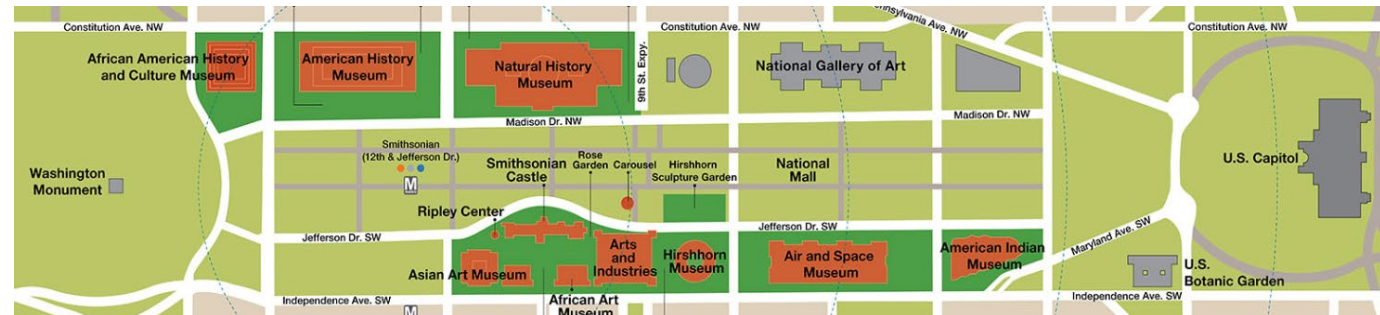

**The Houston Museum
District is a collective of
21 arts and cultural
organizations in a
four-square-mile area
designated as a
Cultural District
by the State of Texas.**

The Museum District is home to about 65% of the city's museums.

HMD is one of the most culturally dense areas in the country.

Houston Museum District
21 institutions in 4 square miles

NYC Museum Mile
9 institutions in 1 square mile

The National Mall
14 institutions in 2 square miles